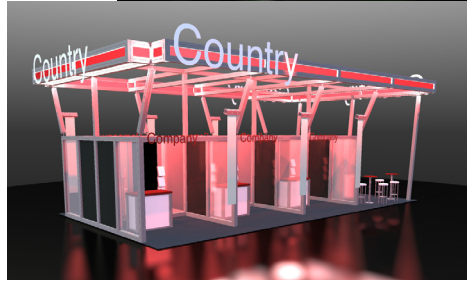

State of the art software enables the visualization and realistic representation of the build and exhibit components before you commit to the design. The visualization process allows for the study of proper spatial planning, graphic representation and legibility requirements.

EIS has rental and purchase stock for every trade show challenge. Whether you need a small portable display or a larger, fully custom exhibit, EIS can help you communicate your message in a functional and dynamic environment that will represent your business in a memorable and exciting way!

Construction + Handling

Specially trained trades people help eliminate unnecessary costs and delays during the preconstruction of your display. EIS has a long list of skilled workers capable of carpentry, electrical work, metalsmithing, prop making, painting and artistic detailing.

The prefabrication of every display creates an opportunity to perfect and detail the display before it is shipped out to ensure the highest level of craftsmanship and engineering. This also enables you to view and approve your exhibit before it is built for your most valued clients.